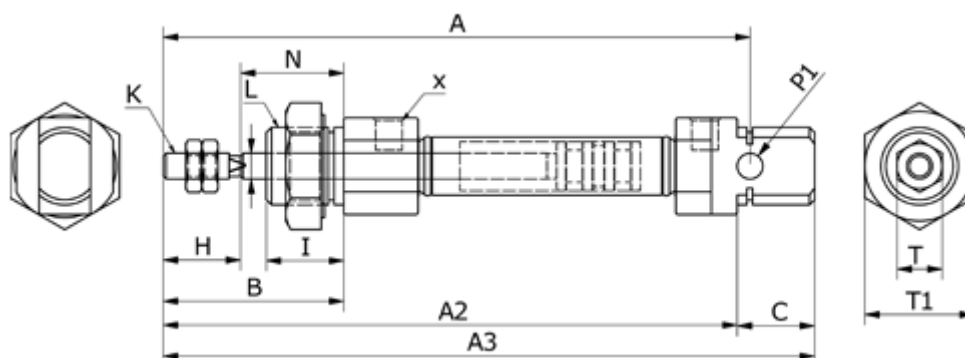

Data Sheet

Article number: 58MI08S0020CAP

Description: Cylinder MI-8x20-S-CA, Ø8x20
Double acting type - port M5

Measures

A	= 76	K	= M4x0,7	V = 4
A2	= 46	L	= M12x1,25	X = M5x0,8
A3	= 86	N	= 16	
B	= 28	O	= 10	
Bore diameter	= 8	P1	= 4	
C	= 12	Stroke	= 20	
HS	= 12	T	= 7	
I	= 12	T1	= 17	